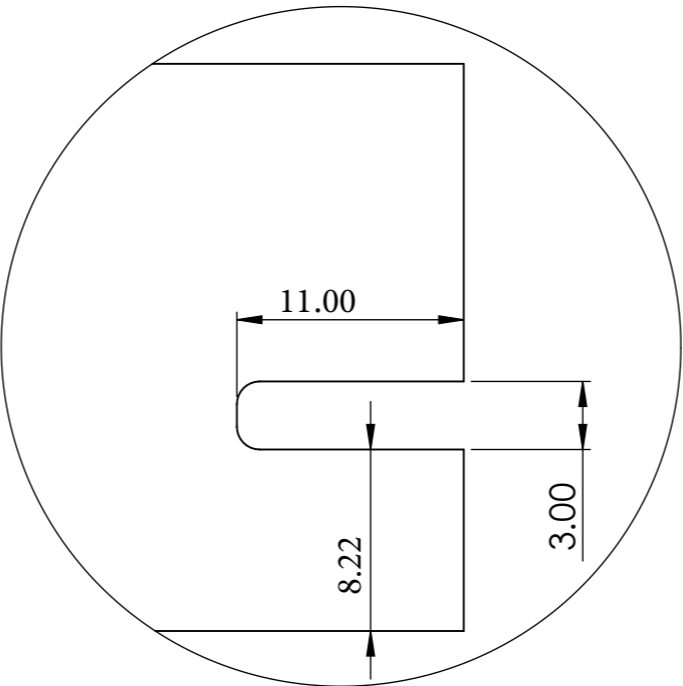

COLOUR
REFERENCE

SCALE 1:20

DETAIL CUT
SCALE 3 : 1

	DESIGNER: AB Building Products Ltd		
	COMPANY: AB Building Products Ltd		
EMAIL: enquiries@solidpeople.co.uk	TITLE: CDECK DECKING BOARD 1		
PHONE: 01727 617780	SIZE		
Navigation House 48 Millgate Newark NG24 4TR	A3	DWG. NO. 1	REV 0
.. COMPANY PROPRIETRY NOTE .. Information on this drawing may not be disclosed without the written authorisation from the parties involved in its creation.			SHEET 1 OF 1
	DRAWN BY: Benjamin Wilson		
	DRAWN DATE: 06/12/2021		